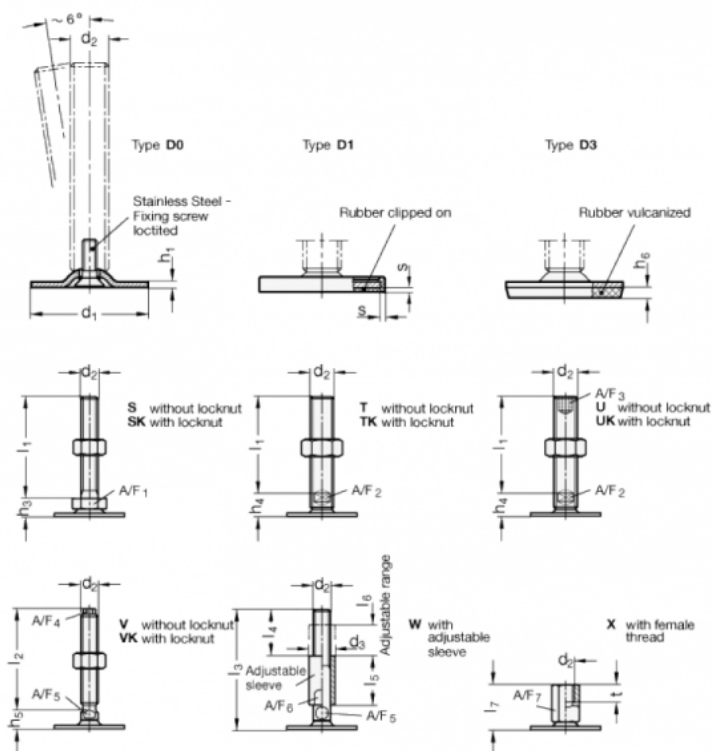

Data Sheet

Article number: 204180M24200D1UK

Description: E+G levelling foot
GN 41-80-M24-200-D1-UK

Note: UK With nut, Hexagon socket at the top, Wrench flat at the bottom

Measures

$$A/F2 = 19$$

$$s = 2$$

$$A/F3 = 12$$

$$d1 = 80$$

$$d2 = M24$$

$$h1 = 3$$

$$h4 = 21$$

$$h6 =$$

$$l1 = 200$$